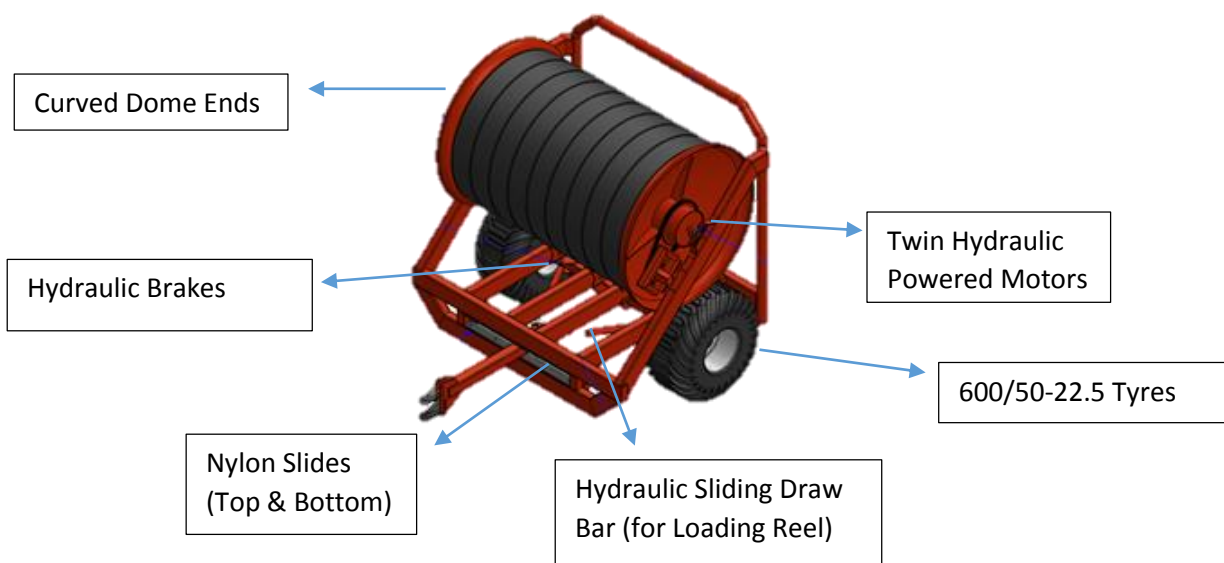

Mastek Mega Reeler

Width	3000mm
Height	3114mm
Weight (Empty)	3480kg
Weight (Full)	6740kg
Tyres	600/50-22.5 Tyres
Capacity	2400m of 5" (127mm) Lay Flat Hose with Stortz Couplings

Mastek Ltd.
 Cootehill Business Park
 Cootehill, Co. Cavan
 Ireland, H16DX45